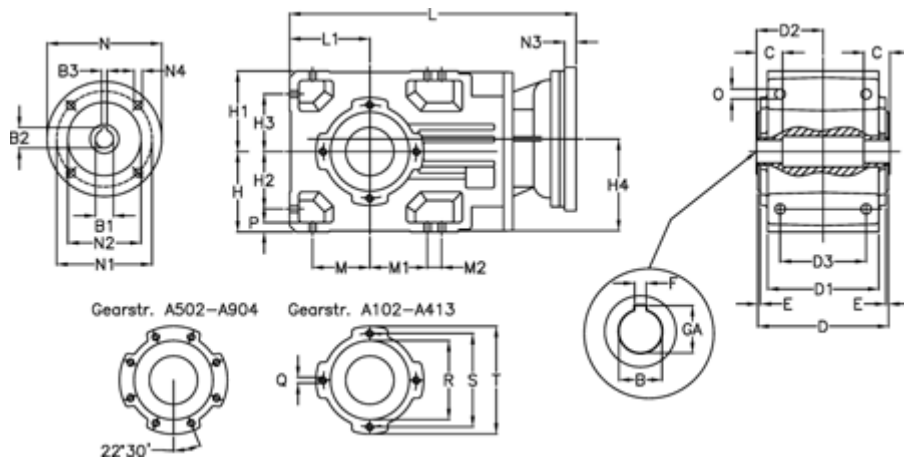

Article number: 296003501703245

Description: Bevel helical gearbox
A352UH40-17-P112B5

Measures

B = 40	D3 = 135	H3 = 73.0	N1 = 215	S = 130
B1 = 28	Description = A352 UH40-xx P112 B5	H4 = 114.0	N2 = 180	T = 150
B2 = 31.3	E = 3.5	L = 389.0	N3 = 5	
B3 = 8	F = 12	L1 = 100	N4 = M12x16	
C = 70	GA = 43.3	M = 73.0	O = 12.0	
D = 173	H = 100	M1 = 73.0	P = 11	
D1 = 166	H1 = 100	M2 = 11	Q = M10x17	
D2 = 88.5	H2 = 73.0	N = 250	R = 110	